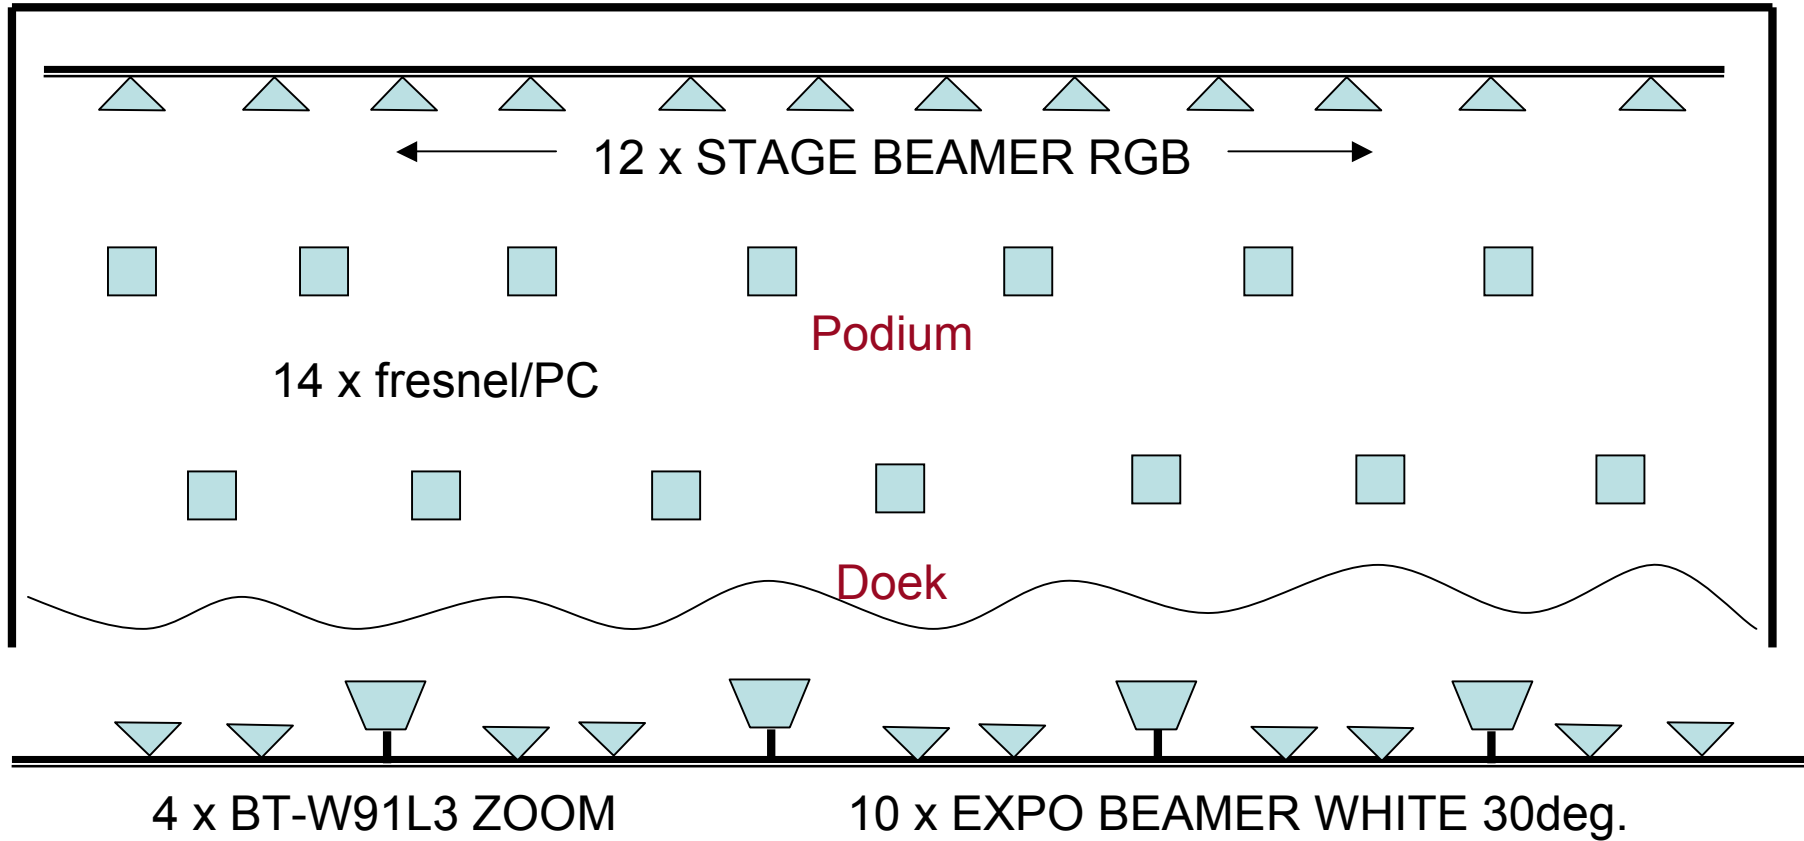

Lichtplan GC Colomba

5 x profiel spots

STAGE BEAMER RGB

BT-W91L3 zoom

Profiel spot

Fresnel/PC

EXPO BEAMER WHITE 30deg